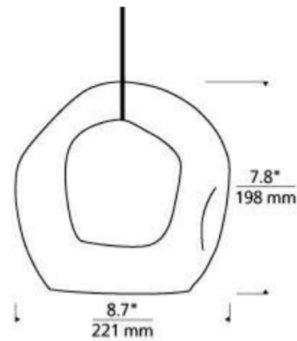

By Visual Comfort Modern

Description

The Mini Jasper Freejack Pendant features mouth-blown slumped outer transparent glass and inner cased opal glass. Compatible for use with 1-circuit Monorail track system or Freejack canopy. Supplied with six feet of field-cutttable suspension cable and a Freejack connector. Freejack canopy required if used as a monopoint, sold separately. LED canopy compatible with both halogen and LED lamp options. Dimmer type dependent on system transformer (low voltage magnetic or electronic). ETL listed. Title 20.

Shown in satin nickel / clear

Specifications

COLOR	Clear
BODY FINISH	Satin Nickel
WATTAGE	50W
DIMMER	Dimmable
DIMENSIONS	8.7"W x 7.8"H
BULB INCLUDED	1 x JC/GY6.35 (bipin)/50W/12V Krypton Xenon
COUNTRY OF ORIGIN	China

Technical Information

PRODUCT DIMENSIONS	Cord Length: 72"
--------------------	------------------

CLICK TO VIEW PRODUCT

Notes: