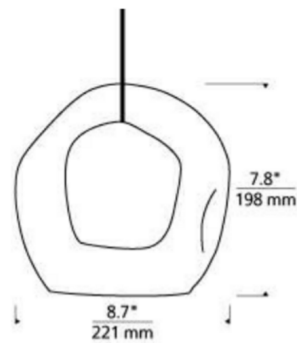

By Visual Comfort Modern

Description

The Mini Jasper Freejack Pendant features mouth-blown slumped outer transparent glass and inner cased opal glass. Compatible for use with 1-circuit Monorail track system or Freejack canopy. Supplied with six feet of field-cutttable suspension cable and a Freejack connector. Freejack canopy required if used as a monopoint, sold separately. LED canopy compatible with both halogen and LED lamp options. Dimmer type dependent on system transformer (low voltage magnetic or electronic). ETL listed. Title 20.

Shown in satin nickel / clear

Specifications

| | |
|-------------------|---|
| COLOR | Clear |
| BODY FINISH | Satin Nickel |
| WATTAGE | 50W |
| DIMMER | Dimmable |
| DIMENSIONS | 8.7"W x 7.8"H |
| BULB INCLUDED | 1 x JC/GY6.35 (bipin)/50W/12V Krypton Xenon |
| COUNTRY OF ORIGIN | China |

Technical Information

| | |
|--------------------|------------------|
| PRODUCT DIMENSIONS | Cord Length: 72" |
|--------------------|------------------|

CLICK TO VIEW PRODUCT

Notes: