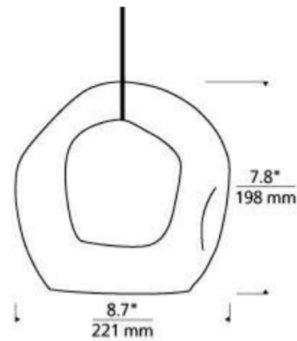

By Visual Comfort Modern

Description

The Mini Jasper Freejack Pendant features mouth-blown slumped outer transparent glass and inner cased opal glass. Compatible for use with 1-circuit Monorail track system or Freejack canopy. Supplied with six feet of field-cutttable suspension cable and a Freejack connector. Freejack canopy required if used as a monopoint, sold separately. LED canopy compatible with both halogen and LED lamp options. Dimmer type dependent on system transformer (low voltage magnetic or electronic). ETL listed. Title 20.

Shown in satin nickel / clear

Specifications

COLOR	Clear
BODY FINISH	Satin Nickel
WATTAGE	50W
DIMMER	Dimmable
DIMENSIONS	8.7"W x 7.8"H
BULB INCLUDED	1 x JC/GY6.35 (bipin)/50W/12V Krypton Xenon
COUNTRY OF ORIGIN	China

Technical Information

PRODUCT DIMENSIONS Cord Length: 72"

CLICK TO VIEW PRODUCT

Notes: