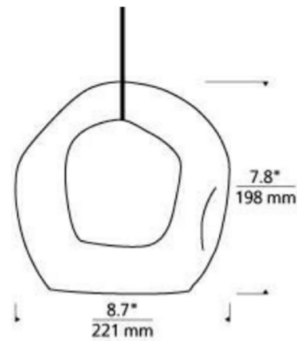

By Visual Comfort Architectural

Description

The Mini Jasper Freejack Pendant features mouth-blown slumped outer transparent glass and inner cased opal glass. Compatible for use with 1-circuit Monorail track system or Freejack canopy. Supplied with six feet of field-cutttable suspension cable and a Freejack connector. Freejack canopy required if used as a monopoint, sold separately. LED canopy compatible with both halogen and LED lamp options. Dimmer type dependent on system transformer (low voltage magnetic or electronic). ETL listed. Title 20.

Shown in satin nickel / clear

Specifications

COLOR	Clear
BODY FINISH	Satin Nickel
WATTAGE	50W
DIMMER	Dimmable
DIMENSIONS	8.7"W x 7.8"H
BULB INCLUDED	1 x JC/GY6.35 (bipin)/50W/12V Krypton Xenon
COUNTRY OF ORIGIN	China

Technical Information

PRODUCT DIMENSIONS Cord Length: 72"

CLICK TO VIEW PRODUCT

Notes: