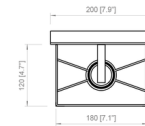

Shown in brushed bronze / white linen

Specifications

COLOR White Linen
BODY FINISH Brushed Bronze
WATTAGE 10W
DIMMER Standard 120V
DIMENSIONS 7.9"W x 15.7"H x 5.7"D
BULB NOT INCLUDED 1 x A19/Medium (E26)/10W/120V LED
COUNTRY OF ORIGIN Italy