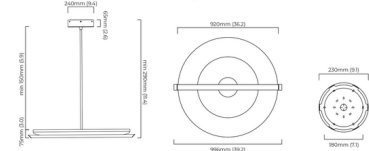

Ceiling Rose