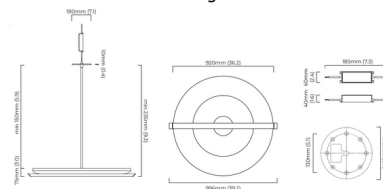

### Description

The Ceres Uplighter Pendant features a circular frame accented by a horizontal bar for a refined, architectural look. Ceres' bold, sculptural form directs light upwards to bathe the space in a warm, ambient glow without overpowering its surroundings. With its streamlined silhouette composed of pure geometric forms, Ceres will elevate any room's decor. Available with Mounting Plate canopy and remote driver or Ceiling Rose with driver located in canopy.

### Specifications

COLOR . . . . . Honed Alabaster  
 BODY FINISH . . . . . Bronze  
 WATTAGE . . . . . 110W  
 DIMMER . . . . . Low Voltage Electronic  
 DIMENSIONS . . . . . 39.2"W x 3"H  
 INTEGRATED LED MODULE . . . . . 1x LED/110W/120V LED  
 COUNTRY OF ORIGIN . . . . . United Kingdom