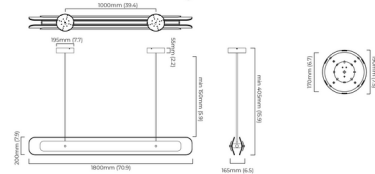

### Description

The Contour Linear Pendant offers a stunning focal point with its combination of refined proportions and rich texture. A pair of kiln glass diffusers evoke the texture of tree bark and gently diffuse light from the integrated LED light source. The pairing of clear glass and patinated metal creates a dazzling interplay of light and shadow. Available with ceiling Mounting Plate and remote driver or Ceiling Rose with driver located in canopy.

### Specifications

COLOR	Clear Kiln Glass
BODY FINISH	Antique Bronze
WATTAGE	58W
DIMMER	Low Voltage Electronic
DIMENSIONS	70.9"L x 6.5"W x 7.9"H
INTEGRATED LED MODULE	1 x LED/58W/120V LED
COUNTRY OF ORIGIN	United Kingdom