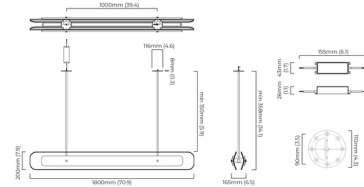

Mounting Plate