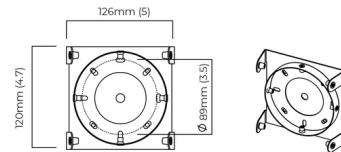

Shown in satin brass / fritted

mounting plate dimensions

### Specifications

COLOR	Fritted
BODY FINISH	Satin Brass
WATTAGE	4W
DIMMER	Standard 120V
DIMENSIONS	5.5"W x 11.8"H x 4.9"D
BULB NOT INCLUDED	1 x JCD/G9/4W/120V LED
COUNTRY OF ORIGIN	United Kingdom

CLICK TO VIEW PRODUCT