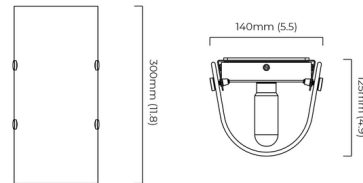

Shown in satin brass / fritted