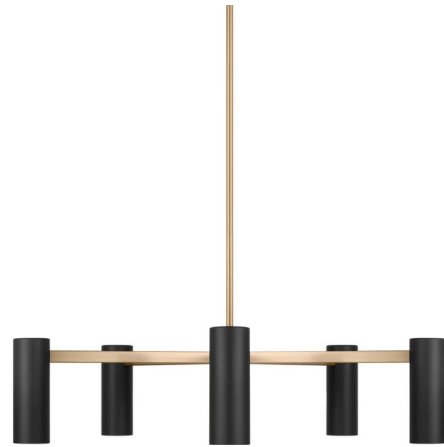

## Zentro Chandelier By Generation Lighting

### Description

The Zentro Chandelier features several cylindrical metal shades arranged around a central hub. With its balanced proportions and clean lines, it delivers focused downlight while maintaining an airy, open silhouette. Scaled for dining rooms, living spaces, and bedrooms, this chandelier adapts across interiors with its refined simplicity.

Shown in satin brass / black

### Specifications

COLOR . . . . . Black  
BODY FINISH . . . . . Satin Brass  
WATTAGE . . . . . 35W  
DIMMER . . . . . Low Voltage Electronic  
DIMENSIONS . . . . . 29"W x 6.75"H  
BULB INCLUDED . . . . . 5 x B11/Candelabra (E12)/7W/120V LED  
COUNTRY OF ORIGIN . . . . . Viet Nam