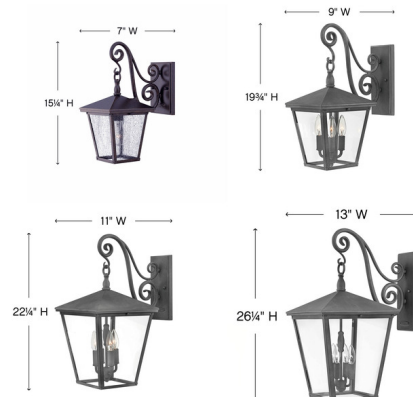

Lightology

lightology.com
866-954-4489
04-13-26

Project: _____

Company: _____

Location: _____ Fixture Type: _____

SPEC #: **HIN156324**

Approved On: _____ Approved By: _____

Trellis 120V Outdoor Hanging Scroll Wall Sconce By Hinkley Lighting

Description

The Trellis 120V Outdoor Hanging Scroll Wall Sconce features a Regency Bronze finish with Clear Seedy glass or an Aged Zinc finish with Clear glass. Trellis' traditional lantern style shade is supported by an elegantly scrolling metal arm. Note: LED option is Title 24 Compliant with included bulb.

Shown in regency bronze / clear seedy

Specifications

COLOR	Clear Seedy
BODY FINISH	Regency Bronze
WATTAGE	180W
DIMMER	Standard 120V
DIMENSIONS	9\"W x 19.75\"H x 14.25\"D
BULB NOT INCLUDED	3 x B11/Candelabra (E12)/60W/120V Incandescent
OTHER BULB OPTIONS	3 x B10/Candelabra (E12)/60W/120V Incandescent
COUNTRY OF ORIGIN	China