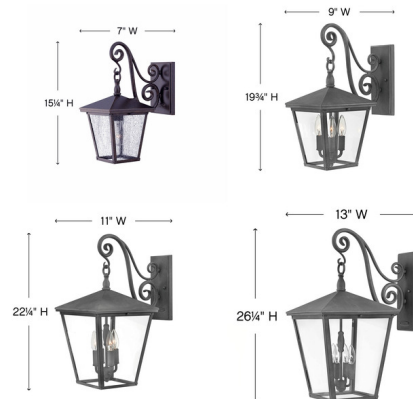

Lightology

lightology.com
866-954-4489
06-01-26

Project: _____

Company: _____

Location: _____ Fixture Type: _____

SPEC #: **HIN156324**

Approved On: _____ Approved By: _____

Trellis 120V Outdoor Hanging Scroll Wall Sconce By Hinkley Lighting

Description

The Trellis 120V Outdoor Hanging Scroll Wall Sconce features a Regency Bronze finish with Clear Seedy glass or an Aged Zinc finish with Clear glass. Trellis' traditional lantern style shade is supported by an elegantly scrolling metal arm. Note: LED option is Title 24 Compliant with included bulb.

Shown in regency bronze / clear seedy

Specifications

COLOR	Clear Seedy
BODY FINISH	Regency Bronze
WATTAGE	180W
DIMMER	Standard 120V
DIMENSIONS	9\"/>
BULB NOT INCLUDED	3 x B11/Candelabra (E12)/60W/120V Incandescent
OTHER BULB OPTIONS	3 x B10/Candelabra (E12)/60W/120V Incandescent
COUNTRY OF ORIGIN	China