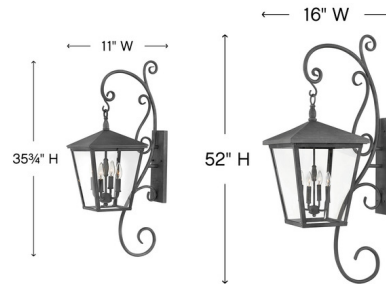

## Trellis 120V Outdoor Large Wall Sconce By Hinkley Lighting

### Description

The Trellis 120V Outdoor Large Scale Wall Light features Clear Seedy glass with a Regency Bronze finish or Clear glass with an Aged Zinc finish. Note: LED option is Title 24 Compliant with included bulb.

### Specifications

COLOR	Clear Seedy
BODY FINISH	Regency Bronze
WATTAGE	240W
DIMMER	Standard 120V
DIMENSIONS	11\"W x 35.8\"H x 16.5\"D
BULB NOT INCLUDED	4 x B11/Candelabra (E12)/60W/120V Incandescent
OTHER BULB OPTIONS	4 x B10/Candelabra (E12)/60W/120V Incandescent
COUNTRY OF ORIGIN	China