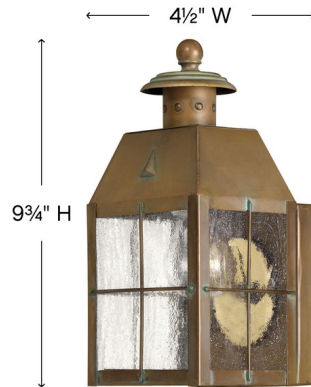

Lightology

lightology.com
866-954-4489
07-09-26

Project: _____

Company: _____

Location: _____ Fixture Type: _____

SPEC #: **HIN156423**

Approved On: _____ Approved By: _____

Nantucket Small Outdoor Wall Sconce By Hinkley Lighting

Description

Nantucket Small Outdoor Wall Sconce is made of Solid Brass with an Aged Brass finish and Clear Seedy glass panels. One A19 type Medium 60 watt 120 volt bulb is required, but not included. 4.5 inch width x 9.75 inch height x 4.5 inch depth. Rated for Wet Locations.

Shown in aged brass / clear seedy

Specifications

COLOR	Clear Seedy
BODY FINISH	Aged Brass
WATTAGE	60W
DIMMER	Standard 120V
DIMENSIONS	4.5"W x 9.75"H x 4.5"D
BULB NOT INCLUDED	1 x A19/Medium (E26)/60W/120V Incandescent
OTHER BULB OPTIONS	1 x A19/Medium (E26)/120V LED
COUNTRY OF ORIGIN	China