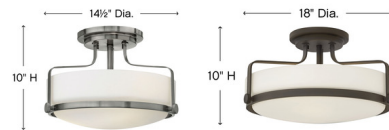

Lightology

lightology.com
866-954-4489
05-20-26

Project: _____

Company: _____

Location: _____ Fixture Type: _____

SPEC #: **HIN156474**

Approved On: _____ Approved By: _____

Harper Semi Flush Mount By Hinkley Lighting

Description

The Harper Semi Flush Ceiling Light features an Etched Opal or Clear Seedy glass diffuser with a Brushed Nickel, Chrome, Heritage Brass, Black or Oil Rubbed Bronze finish. Note: Chrome finish is only available with Clear Seedy glass.

Shown in brushed nickel / etched opal

Specifications

COLOR Etched Opal
BODY FINISH Brushed Nickel
WATTAGE 300W
DIMMER Standard 120V
DIMENSIONS 14.5"W x 10"H
BULB NOT INCLUDED 3 x A19/Medium (E26)/100W/120V Incandescent
OTHER BULB OPTIONS 3 x A19/Medium (E26)/120V LED
COUNTRY OF ORIGIN China

Technical Information

PRODUCT DIMENSIONS Canopy: 7" diameter

CLICK TO VIEW PRODUCT

Notes: