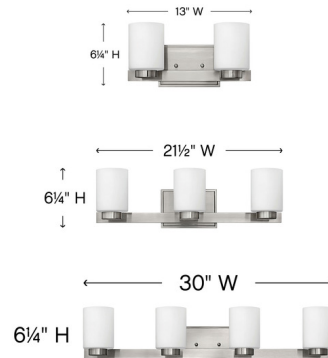

Description

The Miley Bathroom Vanity Light features a Chrome finish with Opal glass shades or a Brushed Nickel finish with White etched glass shades. Mounts upward or downward. Not all options are available. Note: LED option is Title 24 Compliant with included bulb.

Shown in brushed nickel / etched white

Specifications

COLOR	Etched White
BODY FINISH	Brushed Nickel
WATTAGE	120W
DIMMER	Standard 120V
DIMENSIONS	13"W x 6"H x 5.5"D
BULB INCLUDED	2 x JCD/G9/60W/120V Halogen
COUNTRY OF ORIGIN	China