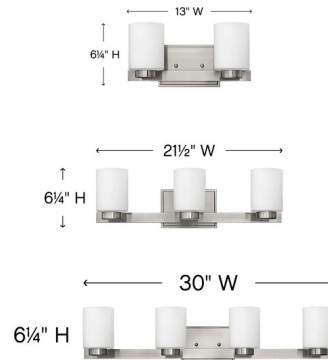

Description

The Miley Bathroom Vanity Light features a Chrome finish with Opal glass shades or a Brushed Nickel finish with White etched glass shades. Mounts upward or downward. Not all options are available. Note: LED option is Title 24 Compliant with included bulb.

Shown in brushed nickel / etched white

Specifications

COLOR	Etched White
BODY FINISH	Brushed Nickel
WATTAGE	120W
DIMMER	Standard 120V
DIMENSIONS	13"W x 6"H x 5.5"D
BULB INCLUDED	2 x JCD/G9/60W/120V Halogen
COUNTRY OF ORIGIN	China