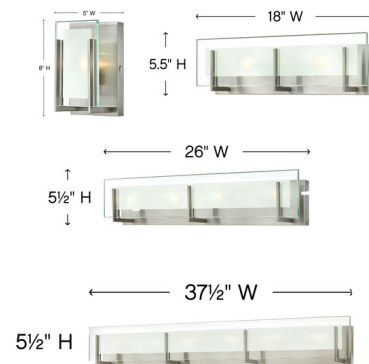

Description

The sleek and contemporary Latitude Bath Vanity finds its true beauty in minimalist design. The slim glass panel features rectangular etching while the subtle, split fork frames add understated architectural style.

Shown in brushed nickel / clear / etched

Specifications

COLOR	Clear / Etched
BODY FINISH	Brushed Nickel
WATTAGE	60W
DIMMER	Standard 120V
DIMENSIONS	5"W x 8"H x 4"D
BULB INCLUDED	1 x JCD/G9/60W/120V Halogen
COUNTRY OF ORIGIN	China