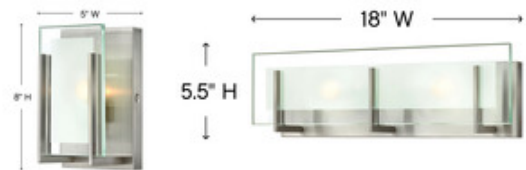

COMPANY

PROJECT

FIXTURE TYPE

APPROVED BY

DATE