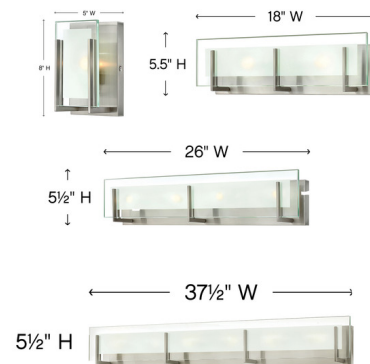

Description

The sleek and contemporary Latitude Bath Vanity finds its true beauty in minimalist design. The slim glass panel features rectangular etching while the subtle, split fork frames add understated architectural style.

Shown in brushed nickel / clear / etched

Specifications

COLOR	Clear / Etched
BODY FINISH	Brushed Nickel
WATTAGE	60W
DIMMER	Standard 120V
DIMENSIONS	5"W x 8"H x 4"D
BULB INCLUDED	1 x JCD/G9/60W/120V Halogen
COUNTRY OF ORIGIN	China