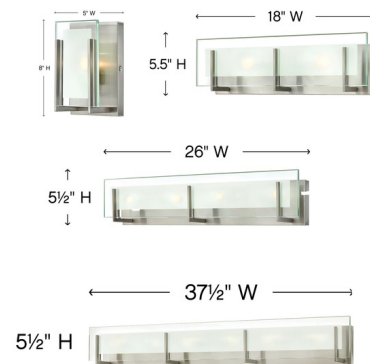

### Description

The sleek and contemporary Latitude Bath Vanity finds its true beauty in minimalist design. The slim glass panel features rectangular etching while the subtle, split fork frames add understated architectural style.

### Specifications

COLOR	Clear / Etched
BODY FINISH	Chrome
WATTAGE	240W
DIMMER	Standard 120V
DIMENSIONS	26"W x 5.75"H x 4"D
BULB INCLUDED	4 x JCD/G9/60W/120V Halogen
COUNTRY OF ORIGIN	China

CLICK TO VIEW PRODUCT