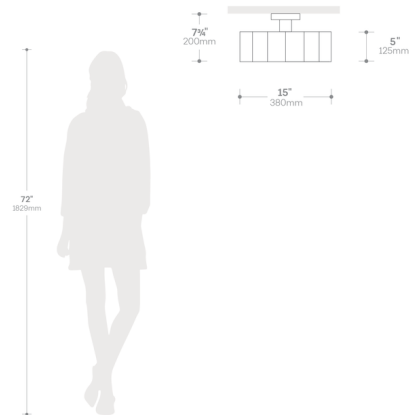

Specifications

COLOR Frosted
BODY FINISH Weathered Brass
WATTAGE 14W
DIMMER Standard 120V
DIMENSIONS 16"W x 15.5"H
BULB INCLUDED 1 x A19/Medium (E26)/14W/120V LED
COUNTRY OF ORIGIN China

Technical Information

LAMP LIFE 25000 hours
COLOR RENDERING 90 CRI
LAMP COLOR 2700K
LUMENS/WATT 107.14
LUMINOUS FLUX 1500 lumens

Shown in weathered brass / frosted

Notes:

CLICK TO VIEW PRODUCT