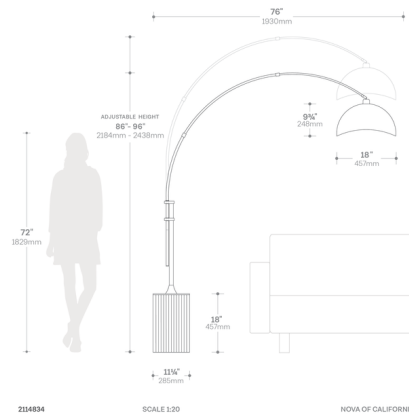

CLICK TO VIEW PRODUCT

Notes: