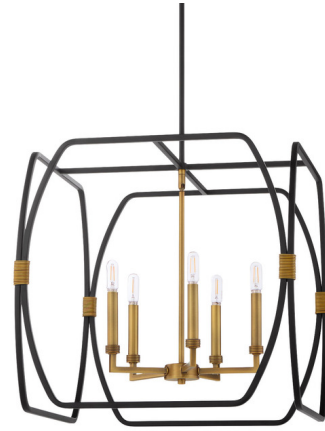

Lightology

lightology.com
866-954-4489
07-04-26

Project: _____

Company: _____

Location: _____ Fixture Type: _____

SPEC #: **QUO1567031**

Approved On: _____ Approved By: _____

Bishop Pendant By Quorum

Description

Bishop blends classic lantern design with a refreshing, contemporary twist. The defining features of this series are the pillowed box frames that are elegantly attached to the quadrants with a wire wrap. Perfect for an entryway or cozy nook, Bishop complements modern and casual decor effortlessly. Showcasing a matte black and brushed brass finish, this collection offers the latest design details to enrich your dcor.

Shown in brushed brass / matte black

Specifications

COLOR N/A
BODY FINISH Brushed Brass / Matte Black
WATTAGE 45W
DIMMER Standard 120V
DIMENSIONS 21.5"W x 20.5"H
BULB NOT INCLUDED 5 x T8/Candelabra (E12)/9W/120V LED
COUNTRY OF ORIGIN China

Technical Information

PRODUCT DIMENSIONS . . . Chain Length: 12" (2) 8" (2) 12" (2) 16" Stem Kit Included

CLICK TO VIEW PRODUCT

Notes: