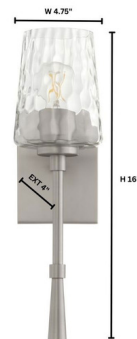

Lightology

lightology.com
866-954-4489
06-30-26

Project: _____
Company: _____
Location: _____ Fixture Type: _____
SPEC #: **QUO1567082**
Approved On: _____ Approved By: _____

Goodwin Tall Wall Sconce By Quorum

Description

The Goodwin series combines opal glass with classic finishes. Featuring a range of wall mounts, chandeliers, pendants, and vanities, this collection makes it easy to create a unified lighting design that shines bright in every space. Select from multiple finishes and glass options to suit your space.

Specifications

COLOR	Opal
BODY FINISH	Satin Nickel
WATTAGE	17W
DIMMER	Standard 120V
DIMENSIONS	4.75"W x 16"H x 4"D
BULB NOT INCLUDED	1 x A19/Medium (E26)/17W/120V LED
COUNTRY OF ORIGIN	China

Shown in satin nickel / opal