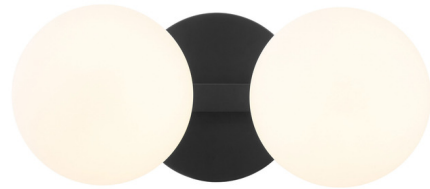

Lightology

lightology.com
866-954-4489
07-07-26

Project: _____

Company: _____

Location: _____ Fixture Type: _____

SPEC #: **QUO1567089**

Approved On: _____ Approved By: _____

Jasper Bathroom Vanity Light By Quorum

Description

Supremely minimal and expertly crafted, the Globe series of contemporary lighting adds modern industrial energy to any space. Satin opal globes rest on slender frames, allowing the glass spheres to be the focal point of the design.

Shown in matte black / satin opal

Specifications

COLOR	Satin Opal
BODY FINISH	Matte Black
WATTAGE	18W
DIMMER	Standard 120V
DIMENSIONS	14"W x 6"H x 7.75"D
BULB NOT INCLUDED	2 x A19/Medium (E26)/9W/120V LED
COUNTRY OF ORIGIN	China