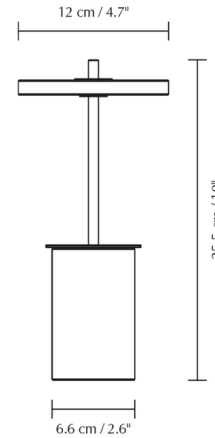

CLICK TO VIEW PRODUCT

Notes: