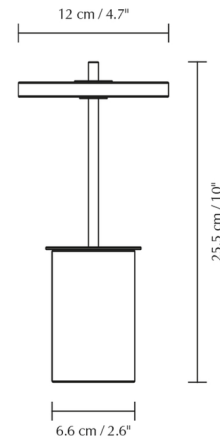

CLICK TO VIEW PRODUCT

Notes: