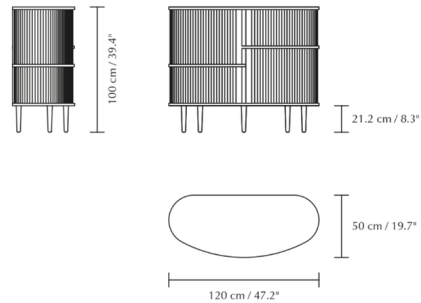

### Specifications

COLOR	Shadow
BODY FINISH	Dark Oak
WATTAGE	N/A
DIMMER	N/A
DIMENSIONS	47.2"W x 39.4"H x 19.7"D
BULB	N/A

CLICK TO VIEW PRODUCT

Notes: