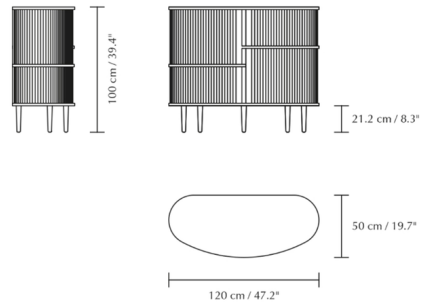

By Umage

Description

The Audacious Highboard is a cabinet ideal for the living room, or anywhere you need storage. The expression is Nordic yet bold, with its sliding fabric tambour doors creating a nostalgic yet modern reference to the interior. The interior of the highboard has two shelves, spacious enough for you to store your tall vases, and fine liquor while also being suitable for plates, ceramics, board games or other living room clutter. Behind the design is the UIMAGE in-house designer, Jonas Sndergaard, who also designed the existing pieces from the Audacious collection.

Shown in dark oak / shadow

Specifications

COLOR	Shadow
BODY FINISH	Dark Oak
WATTAGE	N/A
DIMMER	N/A
DIMENSIONS	47.2"W x 39.4"H x 19.7"D
BULB	N/A

CLICK TO VIEW PRODUCT

Notes: