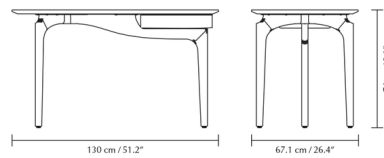

### Specifications

COLOR	N/A
BODY FINISH	Black Oak
WATTAGE	N/A
DIMMER	N/A
DIMENSIONS	51.2"W x 29.5"H x 26.4"D
BULB	N/A

CLICK TO VIEW PRODUCT

Notes: