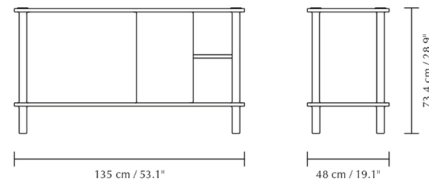

### Description

Drawing inspiration from production techniques, materials, and everyday objects, the Italic Sideboard is a testament to the art of simplicity. The focal point of this elegant piece lies in its subtle rounded corners, forming the foundation of its structure. With meticulous attention to detail, the cabinet is crafted from solid and veneered wood, ensuring durability and longevity. The wooden doors have two sides: One side with a diagonal veneered panel for a unique look and one side with vertical veneer for a timeless appeal. The Italic sideboard is the perfect embodiment of minimalistic elegance and functionality, and its unique design elements make it a statement piece that will transform any interior space.

### Specifications

COLOR	N/A
BODY FINISH	Oak
WATTAGE	N/A
DIMMER	N/A
DIMENSIONS	53.1"L x 28.9"H x 19.1"D
BULB	N/A

CLICK TO VIEW PRODUCT

Notes: