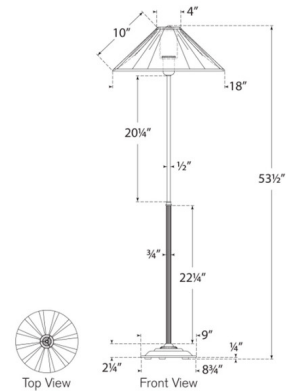

Shown in bronze / silk pleated

Specifications

COLOR Silk Pleated
 BODY FINISH Bronze
 WATTAGE 5W
 DIMMER Included
 DIMENSIONS 18"W x 53.5"H
 BULB NOT INCLUDED 1 x A19/Medium (E26)/5W/120V LED
 COUNTRY OF ORIGIN Philippines