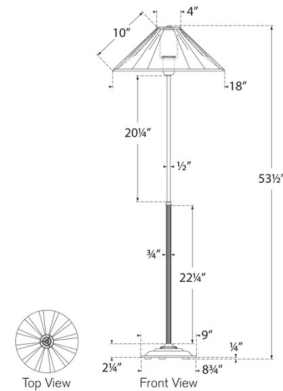

### Specifications

COLOR . . . . . Silk Pleated  
BODY FINISH . . . . . Bronze  
WATTAGE . . . . . 5W  
DIMMER . . . . . Included  
DIMENSIONS . . . . . 18"W x 53.5"H  
BULB NOT INCLUDED . . . . . 1 x A19/Medium (E26)/5W/120V LED  
COUNTRY OF ORIGIN . . . . . Philippines