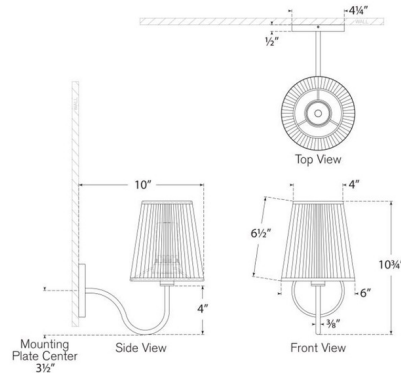

CLICK TO VIEW PRODUCT

Notes: