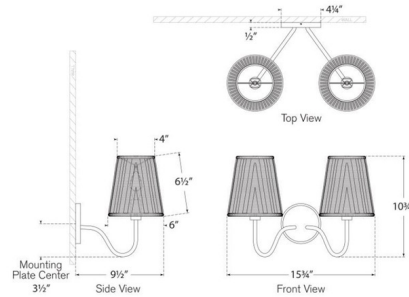

Shown in hand-rubbed antique brass / natural wicker

Specifications

COLOR	Natural Wicker
BODY FINISH	Hand-Rubbed Antique Brass
WATTAGE	13W
DIMMER	Standard 120V
DIMENSIONS	15.75"W x 10.75"H x 9.5"D
BULB NOT INCLUDED	2 x B10/Candelabra (E12)/6.5W/120V LED
COUNTRY OF ORIGIN	Viet Nam