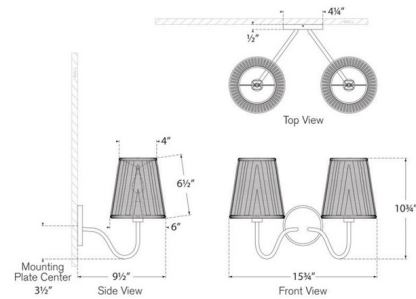

By Visual Comfort Signature

Description

The Lyndsie Double Wall Sconce adds understated elegance to your interior space. Its gently curved arms support tapered shades, creating a warm, inviting glow that softly illuminates your room.

Shown in hand-rubbed antique brass / natural wicker

Specifications

COLOR Natural Wicker
BODY FINISH Hand-Rubbed Antique Brass
WATTAGE 13W
DIMMER Standard 120V
DIMENSIONS 15.75"W x 10.75"H x 9.5"D
BULB NOT INCLUDED 2 x B10/Candelabra (E12)/6.5W/120V LED
COUNTRY OF ORIGIN Viet Nam