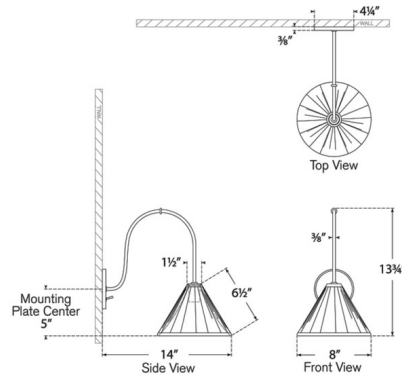

### Description

The Malia Wall Sconce brings quiet character and versatility to your interior space. A slender, arched arm with turned detailing supports a conical shade, available in either finely pleated silk for a classic feel or metal for a more contemporary look. On/Off switch is located on the backplate.

### Specifications

COLOR	N/A
BODY FINISH	Bronze / Silk Pleated
WATTAGE	6.5W
DIMMER	Standard 120V
DIMENSIONS	8"W x 13.75"H x 14"D
BULB NOT INCLUDED	1 x B10/Candelabra (E12)/6.5W/120V LED
COUNTRY OF ORIGIN	Philippines