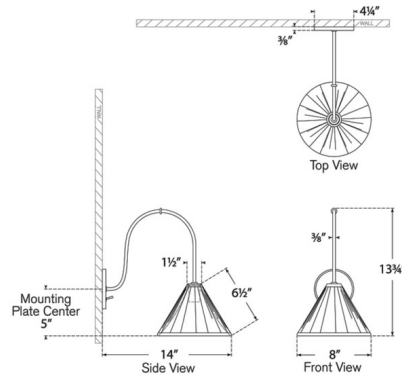

### Description

The Malia Wall Sconce brings quiet character and versatility to your interior space. A slender, arched arm with turned detailing supports a conical shade, available in either finely pleated silk for a classic feel or metal for a more contemporary look. On/Off switch is located on the backplate.

### Specifications

COLOR	.....	N/A
BODY FINISH	.....	Bronze / Silk Pleated
WATTAGE	.....	6.5W
DIMMER	.....	Standard 120V
DIMENSIONS	.....	8"W x 13.75"H x 14"D
BULB NOT INCLUDED	.....	1 x B10/Candelabra (E12)/6.5W/120V LED
COUNTRY OF ORIGIN	.....	Philippines