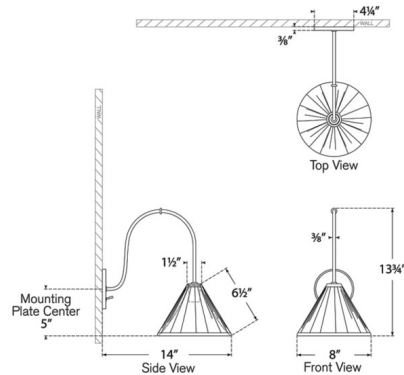

By Visual Comfort Signature

Description

The Malia Wall Sconce brings quiet character and versatility to your interior space. A slender, arched arm with turned detailing supports a conical shade, available in either finely pleated silk for a classic feel or metal for a more contemporary look. On/Off switch is located on the backplate.

Shown in hand-rubbed antique brass / silk pleated

Specifications

COLOR	N/A
BODY FINISH	Hand-Rubbed Antique Brass / Silk Pleated
WATTAGE	6.5W
DIMMER	Standard 120V
DIMENSIONS	8"W x 13.75"H x 14"D
BULB NOT INCLUDED	1 x B10/Candelabra (E12)/6.5W/120V LED
COUNTRY OF ORIGIN	Philippines