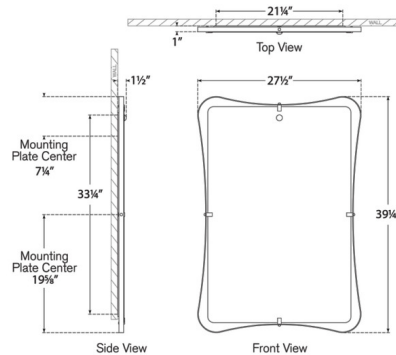

CLICK TO VIEW PRODUCT

Notes: