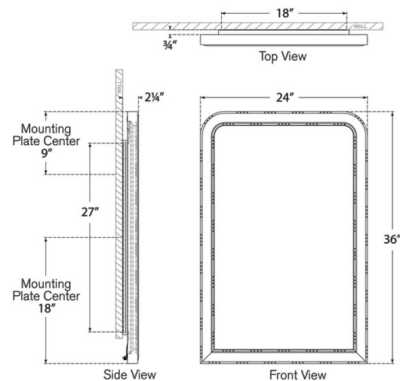

Lightology

lightology.com
866-954-4489
07-06-26

Project: _____

Company: _____

Location: _____ Fixture Type: _____

SPEC #: **VCG1567489**

Approved On: _____ Approved By: _____

Matias Color-Select Backlit Mirror

By Visual Comfort Signature

Description

The Matias Backlit Mirror reimagines the timeless elegance of an antique French gilded mirror with a modern sensibility. Its carved wooden frame features a refined squared arch silhouette accented by distinctive edge beading, while the floating design creates a light, sculptural presence on the wall. Soft, adjustable LED backlighting casts a warm halo glow, bringing depth and sophistication to your space. Note: Built in color temperature adjustability. Switch from 2700K/3000K/3500K.

Specifications

COLOR . . . . . N/A
BODY FINISH . . . . . N/A
WATTAGE 30W
DIMMER . . . . . Low Voltage Electronic
DIMENSIONS . . . . . 24"W x 36"H x 2.25"D
INTEGRATED LED MODULE . . . . . 1 x LED/30W/120V LED
COUNTRY OF ORIGIN . . . . . Philippines

Technical Information

LAMP COLOR . . . . . CCT Select
LUMENS/WATT 140.00
LUMINOUS FLUX . . . . . 4200 lumens

CLICK TO VIEW PRODUCT

Notes: