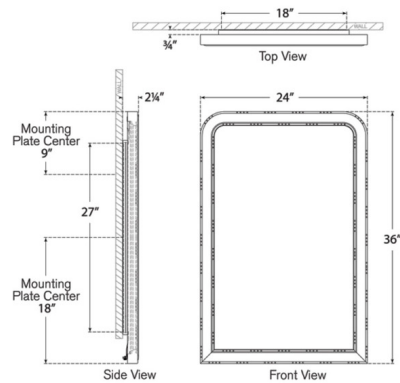

Lightology

lightology.com
866-954-4489
05-18-26

Project: _____
Company: _____
Location: _____ Fixture Type: _____
SPEC #: **VCG1567489**
Approved On: _____ Approved By: _____

Matias Color-Select Backlit Mirror By Visual Comfort Signature

Description

The Matias Backlit Mirror reimagines the timeless elegance of an antique French gilded mirror with a modern sensibility. Its carved wooden frame features a refined squared arch silhouette accented by distinctive edge beading, while the floating design creates a light, sculptural presence on the wall. Soft, adjustable LED backlighting casts a warm halo glow, bringing depth and sophistication to your space. Note: Built in color temperature adjustability. Switch from 2700K/3000K/3500K.

Specifications

COLOR	N/A
BODY FINISH	N/A
WATTAGE	30W
DIMMER	Low Voltage Electronic
DIMENSIONS	24"W x 36"H x 2.25"D
INTEGRATED LED MODULE	1 x LED/30W/120V LED
COUNTRY OF ORIGIN	Philippines

Technical Information

LAMP COLOR	CCT Select
LUMENS/WATT	140.00
LUMINOUS FLUX	4200 lumens

CLICK TO VIEW PRODUCT

Notes: