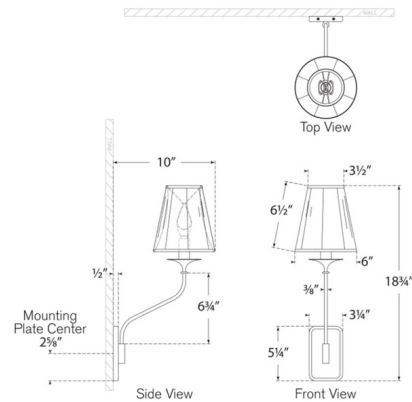

Lightology

lightology.com
866-954-4489
07-06-26

Project: _____
 Company: _____
 Location: _____ Fixture Type: _____
 SPEC #: **VCG1567490**
 Approved On: _____ Approved By: _____

Knox Wall Sconce

By Visual Comfort Signature

Description

The Knox Wall Sconce, inspired by vintage Swedish lighting, pairs traditional elegance with a light, graceful presence. Thoughtfully crafted with subtle turned details, notched accents, and delicate bobeches, it brings depth and artistry to its refined silhouette. A softly arched arm creates a balanced sense of proportion, while the delicately pleated silk shade completes the fixture with an elevated, sculptural presence. Note: Fixture does not cover a standard US junction box and requires a 2 x 4 inch junction box.

Shown in bronze / silk pleated

Specifications

COLOR	Silk Pleated
BODY FINISH	Bronze
WATTAGE	6.5W
DIMMER	Standard 120V
DIMENSIONS	6"W x 18.75"H x 10"D
BULB NOT INCLUDED	1 x B11/Candelabra (E12)/6.5W/120V LED
COUNTRY OF ORIGIN	Philippines