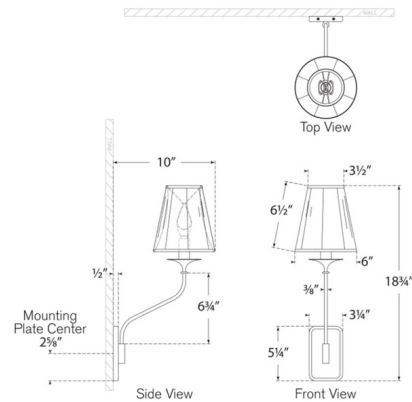

Lightology

lightology.com
866-954-4489
05-20-26

Project: _____
 Company: _____
 Location: _____ Fixture Type: _____
 SPEC #: **VCG1567490**
 Approved On: _____ Approved By: _____

Knox Wall Sconce

By Visual Comfort Signature

Description

The Knox Wall Sconce, inspired by vintage Swedish lighting, pairs traditional elegance with a light, graceful presence. Thoughtfully crafted with subtle turned details, notched accents, and delicate bobeches, it brings depth and artistry to its refined silhouette. A softly arched arm creates a balanced sense of proportion, while the delicately pleated silk shade completes the fixture with an elevated, sculptural presence. Note: Fixture does not cover a standard US junction box and requires a 2 x 4 inch junction box.

Shown in bronze / silk pleated

Specifications

COLOR	Silk Pleated
BODY FINISH	Bronze
WATTAGE	6.5W
DIMMER	Standard 120V
DIMENSIONS	6"W x 18.75"H x 10"D
BULB NOT INCLUDED	1 x B11/Candelabra (E12)/6.5W/120V LED
COUNTRY OF ORIGIN	Philippines