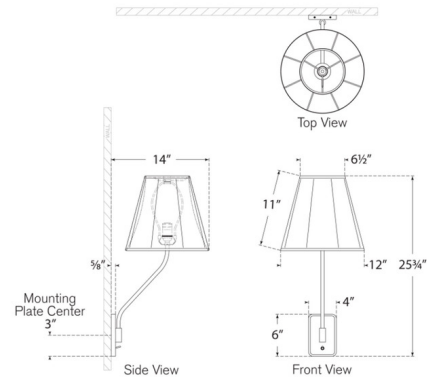

Shown in hand-rubbed antique brass / silk pleated

Specifications

COLOR . . . . . Silk Pleated
BODY FINISH . . . . . Hand-Rubbed Antique Brass
WATTAGE 15W
DIMMER . . . . . Standard 120V
DIMENSIONS . . . . . 12"W x 25.75"H x 14"D
BULB NOT INCLUDED . . . . . 1 x A19/Medium (E26)/15W/120V LED
COUNTRY OF ORIGIN . . . . . Philippines

CLICK TO VIEW PRODUCT

Notes: