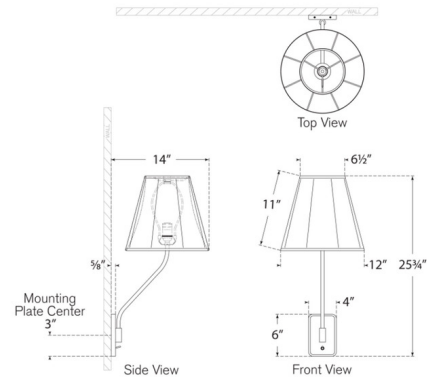

### Description

The Knox Large Wall Sconce, inspired by vintage Swedish lighting, pairs traditional elegance with a light, graceful presence. Thoughtfully crafted with subtle turned details, and notched accents, it brings depth and artistry to its refined silhouette. A softly arched arm creates a balanced sense of proportion, while the delicately pleated silk shade completes the fixture with an elevated, sculptural presence. On/Off toggle switch is located on the backplate. Note: Fixture does not cover a standard US junction box and requires a 2 x 4 inch junction box.

### Specifications

COLOR . . . . . Silk Pleated  
 BODY FINISH . . . . . Hand-Rubbed Antique Brass  
 WATTAGE . . . . . 15W  
 DIMMER . . . . . Standard 120V  
 DIMENSIONS . . . . . 12"W x 25.75"H x 14"D  
 BULB NOT INCLUDED . . . . . 1 x A19/Medium (E26)/15W/120V LED  
 COUNTRY OF ORIGIN . . . . . Philippines