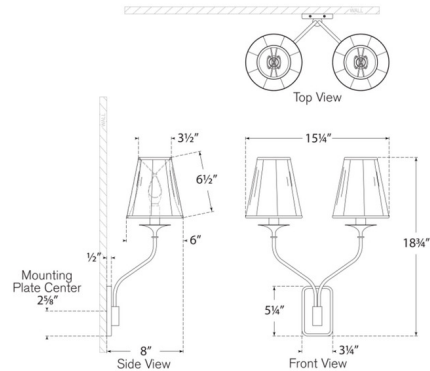

By Visual Comfort Signature

Description

The Knox Wall Sconce, inspired by vintage Swedish lighting, pairs traditional elegance with a light, graceful presence. Thoughtfully crafted with subtle turned details, notched accents, and delicate bobeches, it brings depth and artistry to its refined silhouette. Softly arched arms create a balanced sense of proportion, while delicately pleated silk shades complete the fixture with an elevated, sculptural presence. Note: Fixture does not cover a standard US junction box and requires a 2 x 4 inch junction box.

Shown in hand-rubbed antique brass / silk pleated

Specifications

COLOR Silk Pleated
 BODY FINISH Hand-Rubbed Antique Brass
 WATTAGE 13W
 DIMMER Standard 120V
 DIMENSIONS 15.25"W x 18.75"H x 8"D
 BULB NOT INCLUDED 2 x B11/Candelabra (E12)/6.5W/120V LED
 COUNTRY OF ORIGIN Philippines