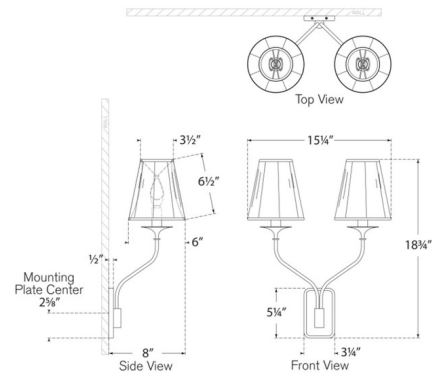

By Visual Comfort Signature

Description

The Knox Wall Sconce, inspired by vintage Swedish lighting, pairs traditional elegance with a light, graceful presence. Thoughtfully crafted with subtle turned details, notched accents, and delicate bobeches, it brings depth and artistry to its refined silhouette. Softly arched arms create a balanced sense of proportion, while delicately pleated silk shades complete the fixture with an elevated, sculptural presence. Note: Fixture does not cover a standard US junction box and requires a 2 x 4 inch junction box.

Shown in hand-rubbed antique brass / silk pleated

Specifications

COLOR Silk Pleated
 BODY FINISH Hand-Rubbed Antique Brass
 WATTAGE 13W
 DIMMER Standard 120V
 DIMENSIONS 15.25"W x 18.75"H x 8"D
 BULB NOT INCLUDED 2 x B11/Candelabra (E12)/6.5W/120V LED
 COUNTRY OF ORIGIN Philippines