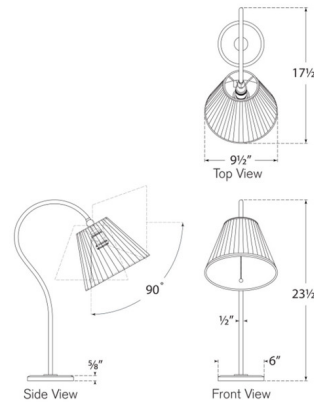

By Visual Comfort Signature

Description

The Dume Table Lamp introduces an elegant simplicity to your interior environment. Its slender, curved structure supports a tapered shade that adjusts up and down 90 degrees, and emits a gentle, warm glow, creating soft shadows of light throughout your room. On/Off pull chain is located on the lamp socket.

Shown in hand-rubbed antique brass / silk pleated

Specifications

COLOR	Silk Pleated
BODY FINISH	Hand-Rubbed Antique Brass
WATTAGE	15W
DIMMER	N/A
DIMENSIONS	17.5"W x 23.5"H x 9.5"D
BULB NOT INCLUDED	1 x A19/Medium (E26)/15W/120V LED
COUNTRY OF ORIGIN	Viet Nam