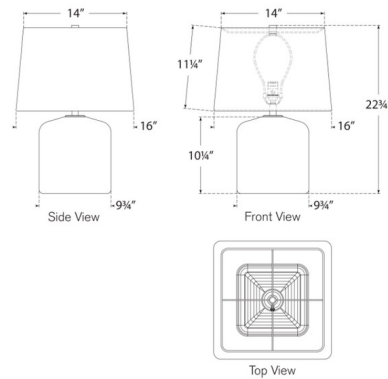

### Specifications

COLOR . . . . . Linen  
BODY FINISH . . . . . Natural Terracotta  
WATTAGE . . . . . 15W  
DIMMER . . . . . N/A  
DIMENSIONS . . . . . 16"W x 22.75"H  
BULB NOT INCLUDED . . . . . 1 x A19/Medium (E26)/15W/120V LED  
COUNTRY OF ORIGIN . . . . . Philippines