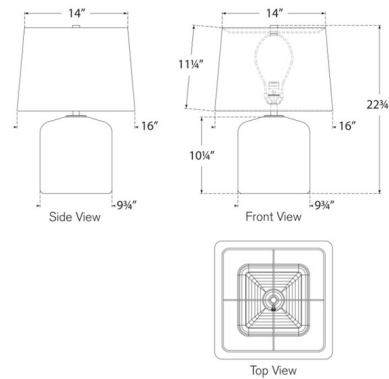

Shown in natural terracotta / linen

Specifications

COLOR Linen
 BODY FINISH Natural Terracotta
 WATTAGE 15W
 DIMMER N/A
 DIMENSIONS 16"W x 22.75"H
 BULB NOT INCLUDED 1 x A19/Medium (E26)/15W/120V LED
 COUNTRY OF ORIGIN Philippines