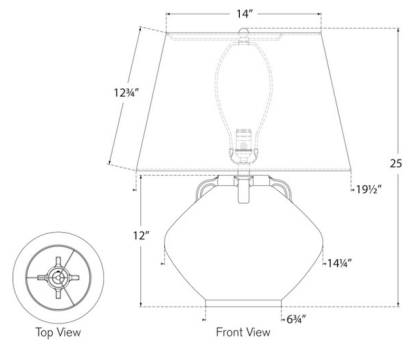

By Visual Comfort Signature

Description

The Brewer Table Lamp brings a southwestern vibe to your interior space. The classic pottery style body is topped with a tapered linen shaped linen shade that casts warm shadows of light across your room. A dimmer switch is located on the lamp socket.

Shown in natural terracotta / linen

Specifications

COLOR Linen
BODY FINISH Natural Terracotta
WATTAGE 15W
DIMMER Included
DIMENSIONS 19.5"W x 25"H
BULB NOT INCLUDED 1 x A19/Medium (E26)/15W/120V LED
COUNTRY OF ORIGIN Philippines

Technical Information

PRODUCT DIMENSIONS Cord: 96"

CLICK TO VIEW PRODUCT

Notes: