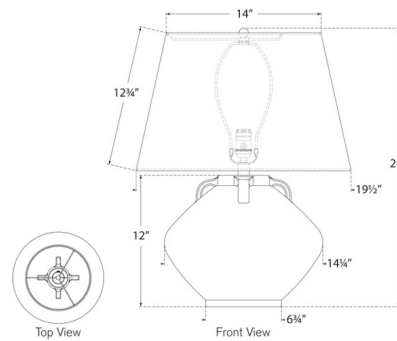

By Visual Comfort Signature

Description

The Brewer Table Lamp brings a southwestern vibe to your interior space. The classic pottery style body is topped with a tapered linen shaped lamp shade that casts warm shadows of light across your room. A dimmer switch is located on the lamp socket.

Shown in natural terracotta / linen

Specifications

COLOR Linen
BODY FINISH Natural Terracotta
WATTAGE 15W
DIMMER Included
DIMENSIONS 19.5"W x 25"H
BULB NOT INCLUDED 1 x A19/Medium (E26)/15W/120V LED
COUNTRY OF ORIGIN Philippines

Technical Information

PRODUCT DIMENSIONS Cord: 96"

CLICK TO VIEW PRODUCT

Notes: