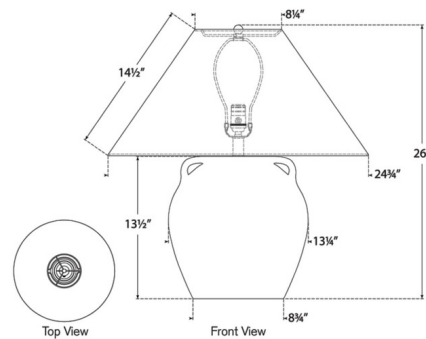

By Visual Comfort Signature

Description

The Mason Table Lamp brings a southwestern vibe to your interior space. The classic pottery style body is topped with an empire shaped linen shade that casts warm shadows of light across your room. A dimmer switch is located on the lamp socket.

Shown in natural terracotta / linen

Specifications

COLOR	Linen
BODY FINISH	Natural Terracotta
WATTAGE	15W
DIMMER	Included
DIMENSIONS	24.75"W x 26"H
BULB NOT INCLUDED	1 x A19/Medium (E26)/15W/120V LED
COUNTRY OF ORIGIN	Philippines