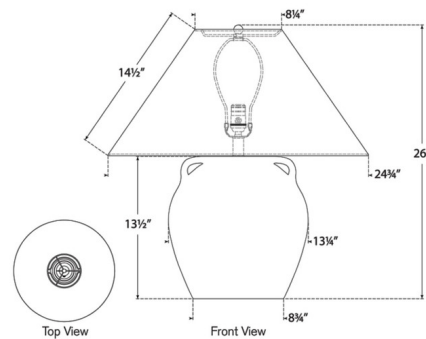

### Specifications

COLOR	..... Linen
BODY FINISH	..... Natural Terracotta
WATTAGE	..... 15W
DIMMER	..... Included
DIMENSIONS	..... 24.75"W x 26"H
BULB NOT INCLUDED	..... 1 x A19/Medium (E26)/15W/120V LED
COUNTRY OF ORIGIN	..... Philippines