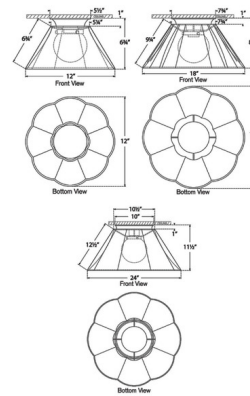

Shown in bronze / silk pleated

Specifications

COLOR Silk Pleated
BODY FINISH Bronze
WATTAGE 15W
DIMMER Standard 120V
DIMENSIONS 12"W x 6.75"H
BULB NOT INCLUDED 1 x A19/Medium (E26)/15W/120V LED
COUNTRY OF ORIGIN Philippines