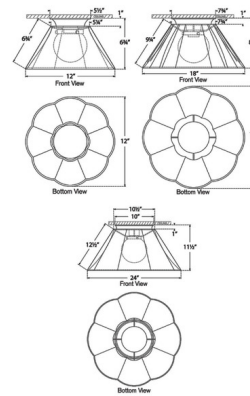

Shown in bronze / silk pleated

Specifications

COLOR . . . . . Silk Pleated
BODY FINISH . . . . . Bronze
WATTAGE 15W
DIMMER . . . . . Standard 120V
DIMENSIONS . . . . . 12"W x 6.75"H
BULB NOT INCLUDED . . . . . 1 x A19/Medium (E26)/15W/120V LED
COUNTRY OF ORIGIN . . . . . Philippines

CLICK TO VIEW PRODUCT

Notes: