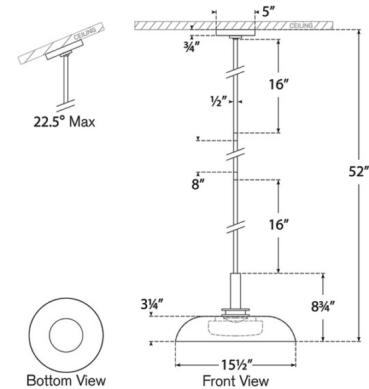

By Visual Comfort Signature

Description

The Cyrus Pendant adds a clean, modern look to your interior space. The low dome shaped diffuser covers a glass diffuser, adding a hint of industrialism while casting warm shadows of light across your room. Sloped ceiling to 22.5 degrees maximum. Note: Custom Overall Heights are available. For quotes, please contact our sales team.

Specifications

COLOR White Glass
BODY FINISH Hand-Rubbed Antique Brass / White
WATTAGE 15W
DIMMER Low Voltage Electronic
DIMENSIONS 15.5"W x 8.75"H
INTEGRATED LED MODULE 1 x LED/15W/120V LED
COUNTRY OF ORIGIN China

Technical Information

PRODUCT DIMENSIONS Downrods: One 8" and Two 16" Included
LAMP COLOR 2700K
LUMENS/WATT 140.00
LUMINOUS FLUX 2100 lumens

Shown in hand-rubbed antique brass / white / white glass

CLICK TO VIEW PRODUCT