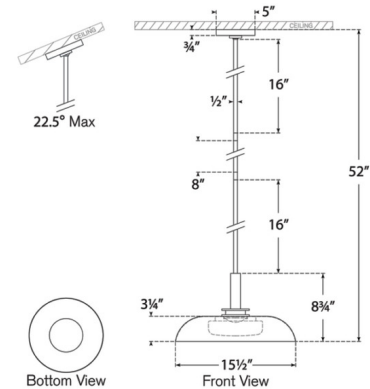

Description

The Cyrus Pendant adds a clean, modern look to your interior space. The low dome shaped diffuser covers a glass diffuser, adding a hint of industrialism while casting warm shadows of light across your room. Sloped ceiling to 22.5 degrees maximum. Note: Custom Overall Heights are available. For quotes, please contact our sales team.

Specifications

COLOR White Glass
 BODY FINISH Hand-Rubbed Antique Brass / White
 WATTAGE 15W
 DIMMER Low Voltage Electronic
 DIMENSIONS 15.5"W x 8.75"H
 INTEGRATED LED MODULE 1 x LED/15W/120V LED
 COUNTRY OF ORIGIN China

Technical Information

PRODUCT DIMENSIONS Downrods: One 8" and Two 16" Included
 LAMP COLOR 2700K
 LUMENS/WATT 140.00
 LUMINOUS FLUX 2100 lumens

Shown in hand-rubbed antique brass / white / white glass

CLICK TO VIEW PRODUCT