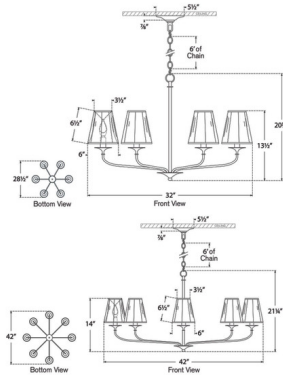

### Specifications

COLOR . . . . . Silk Pleated  
BODY FINISH . . . . . Bronze  
WATTAGE . . . . . 39W  
DIMMER . . . . . Standard 120V  
DIMENSIONS . . . . . 32"W x 20.75"H  
BULB NOT INCLUDED . . . . . 6 x B11/Candelabra (E12)/6.5W/120V LED  
COUNTRY OF ORIGIN . . . . . Philippines

### Technical Information

PRODUCT DIMENSIONS . . . . . Adjustable Chain Length: 72"

CLICK TO VIEW PRODUCT

Notes: