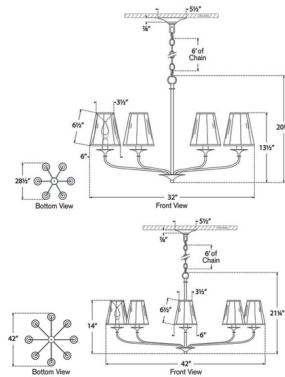

Specifications

COLOR Silk Pleated
 BODY FINISH Bronze
 WATTAGE 39W
 DIMMER Standard 120V
 DIMENSIONS 32"W x 20.75"H
 BULB NOT INCLUDED 6 x B11/Candelabra (E12)/6.5W/120V LED
 COUNTRY OF ORIGIN Philippines

Technical Information

PRODUCT DIMENSIONS Adjustable Chain Length: 72"

Notes:

Shown in bronze / silk pleated

CLICK TO VIEW PRODUCT