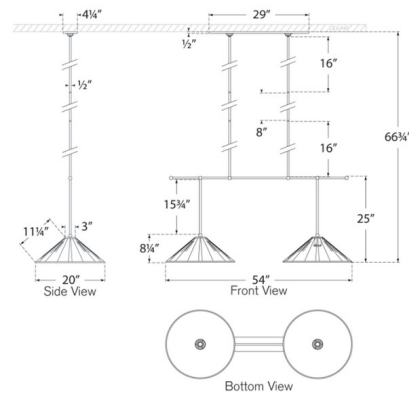

Specifications

COLOR Silk Pleated
 BODY FINISH Bronze
 WATTAGE 30W
 DIMMER Standard 120V
 DIMENSIONS 54"L x 20"W x 25"H
 BULB NOT INCLUDED 2 x A19/Medium (E26)/15W/120V LED
 COUNTRY OF ORIGIN Philippines

Technical Information

PRODUCT DIMENSIONS Downrods: Two 6" and Four 12" Included

Shown in bronze / silk pleated

CLICK TO VIEW PRODUCT

Notes: