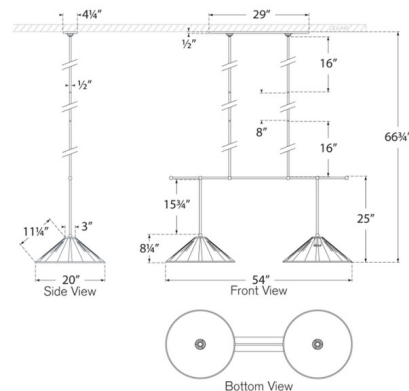

Specifications

COLOR Silk Pleated
 BODY FINISH Bronze
 WATTAGE 30W
 DIMMER Standard 120V
 DIMENSIONS 54"L x 20"W x 25"H
 BULB NOT INCLUDED 2 x A19/Medium (E26)/15W/120V LED
 COUNTRY OF ORIGIN Philippines

Technical Information

PRODUCT DIMENSIONS Downrods: Two 6" and Four 12" Included

Shown in bronze / silk pleated

CLICK TO VIEW PRODUCT

Notes: