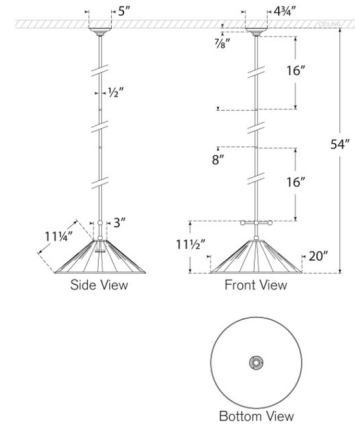

### Specifications

COLOR . . . . . Silk Pleated  
 BODY FINISH . . . . . Polished Nickel  
 WATTAGE . . . . . 15W  
 DIMMER . . . . . Standard 120V  
 DIMENSIONS . . . . . 20"W x 11.5"H  
 BULB NOT INCLUDED . . . . . 1 x A19/Medium (E26)/15W/120V LED  
 COUNTRY OF ORIGIN . . . . . Philippines

### Technical Information

PRODUCT DIMENSIONS . . . . . Downrods: One 6" and Two 12" Included

Notes:

Shown in polished nickel / silk pleated

CLICK TO VIEW PRODUCT