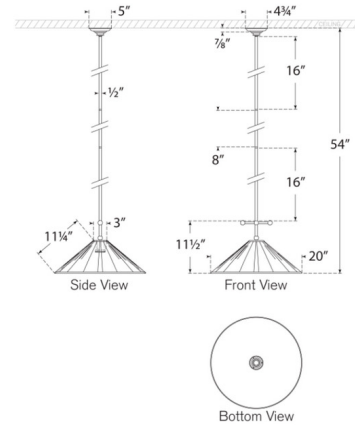

Specifications

COLOR Silk Pleated
 BODY FINISH Polished Nickel
 WATTAGE 15W
 DIMMER Standard 120V
 DIMENSIONS 20"W x 11.5"H
 BULB NOT INCLUDED 1 x A19/Medium (E26)/15W/120V LED
 COUNTRY OF ORIGIN Philippines

Technical Information

PRODUCT DIMENSIONS Downrods: One 6" and Two 12" Included

Shown in polished nickel / silk pleated

CLICK TO VIEW PRODUCT

Notes: