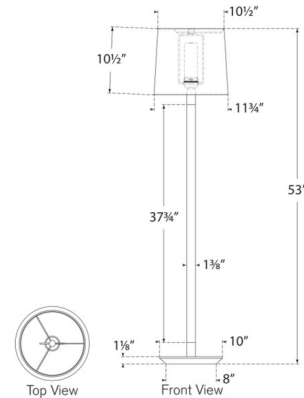

Lightology

lightology.com
866-954-4489
05-19-26

Project: _____
Company: _____
Location: _____ Fixture Type: _____
SPEC #: **VCG1567544**
Approved On: _____ Approved By: _____

Riga Cordless Floor Lamp By Visual Comfort Signature

Description

The Riga Cordless Floor Lamp lends modern elegance to a variety of spaces, whether in traditional or contemporary interiors. The clean silhouette in brass and crystal offers a hint of Art Deco, while the softly glowing linen drum shade carries timeless appeal. Remove cordless light module from lamp and charge using provided USB-C cord. Touch dimmer is on the light module to adjust between high, medium, and low settings. Includes a USB-C to USB-A adapter and charging plug. For best results, fully charge the battery before using.

Specifications

COLOR	Linon
BODY FINISH	Hand-Rubbed Antique Brass / Crystal
WATTAGE	4.6W
DIMMER	Included
DIMENSIONS	11.75"W x 53"H
INTEGRATED LED MODULE	1 x LED/4.6W/120V LED
COUNTRY OF ORIGIN	China

Technical Information

LAMP COLOR	2700K
LUMENS/WATT	43.48
LUMINOUS FLUX	200 lumens

CLICK TO VIEW PRODUCT

Notes: