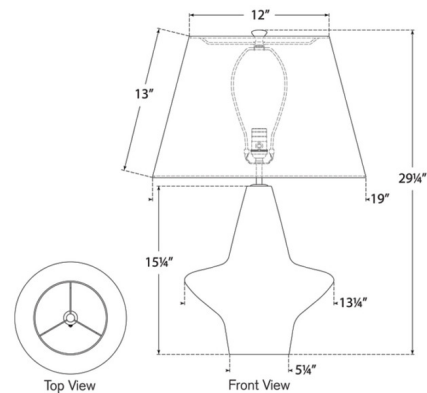

### Description

The Mathis Table Lamp brings sculptural sophistication to your interior space with its refined, artful silhouette. Featuring a rounded base and tapered neck, the design is defined by a distinctive saucer like center that creates balance and visual interest. Paired with a tapered linen shade that mirrors its elegant contours, the lamp casts a warm, ambient glow that enhances the atmosphere of any room. Dimmer switch is located on the lamp socket. Note: Reactive ceramic glazes will vary in color and texture. No two pieces are identical.

### Specifications

COLOR . . . . . Linen  
BODY FINISH . . . . . Chantilly  
WATTAGE . . . . . 15W  
DIMMER . . . . . Included  
DIMENSIONS . . . . . 19"W x 29.25"H  
BULB NOT INCLUDED . . . . . 1 x A19/Medium (E26)/15W/120V LED  
COUNTRY OF ORIGIN . . . . . Viet Nam