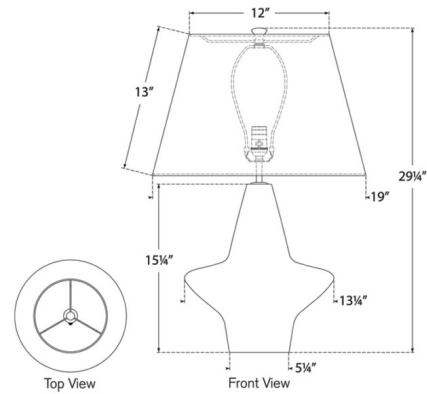

### Description

The Mathis Table Lamp brings sculptural sophistication to your interior space with its refined, artful silhouette. Featuring a rounded base and tapered neck, the design is defined by a distinctive saucer like center that creates balance and visual interest. Paired with a tapered linen shade that mirrors its elegant contours, the lamp casts a warm, ambient glow that enhances the atmosphere of any room. Dimmer switch is located on the lamp socket. Note: Reactive ceramic glazes will vary in color and texture. No two pieces are identical.

### Specifications

COLOR	..... Linen
BODY FINISH	..... Chantilly
WATTAGE	..... 15W
DIMMER	..... Included
DIMENSIONS	..... 19"W x 29.25"H
BULB NOT INCLUDED	..... 1 x A19/Medium (E26)/15W/120V LED
COUNTRY OF ORIGIN	..... Viet Nam