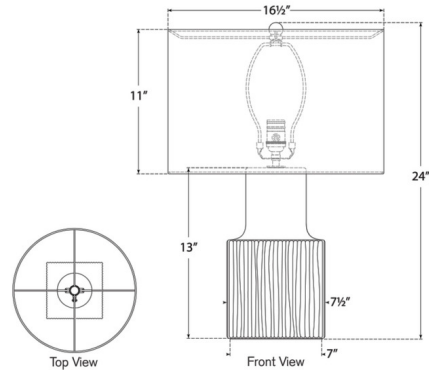

### Description

The Aviva Table Lamp combines sculptural form with artisanal texture, bringing a refined sense of balance to your interior space. Its cube shaped base is detailed with a linear combed finish that adds handcrafted character, flowing effortlessly into a softly contoured neck and crowned with a wide cylindrical shade that casts a warm, inviting glow throughout your room. Dimmer switch is located on the lamp socket. Note: Reactive ceramic glazes will vary in color and texture. No two pieces are identical.

### Specifications

COLOR	..... Linen
BODY FINISH	..... Volcanic Ivory
WATTAGE	..... 15W
DIMMER	..... Included
DIMENSIONS	..... 16.5"W x 24"H
BULB NOT INCLUDED	..... 1 x A19/Medium (E26)/15W/120V LED
COUNTRY OF ORIGIN	..... Viet Nam