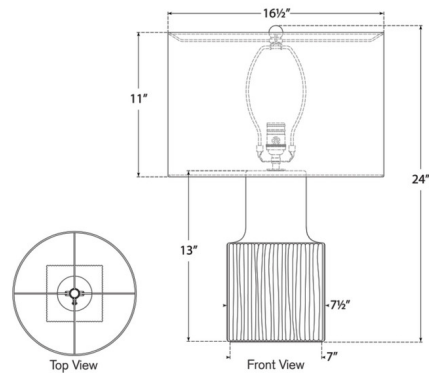

By Visual Comfort Signature

Description

The Aviva Table Lamp combines sculptural form with artisanal texture, bringing a refined sense of balance to your interior space. Its cube shaped base is detailed with a linear combed finish that adds handcrafted character, flowing effortlessly into a softly contoured neck and crowned with a wide cylindrical shade that casts a warm, inviting glow throughout your room. Dimmer switch is located on the lamp socket. Note: Reactive ceramic glazes will vary in color and texture. No two pieces are identical.

Shown in volcanic ivory / linen

Specifications

| | |
|-------------------|---|
| COLOR | Linen |
| BODY FINISH | Volcanic Ivory |
| WATTAGE | 15W |
| DIMMER | Included |
| DIMENSIONS | 16.5"W x 24"H |
| BULB NOT INCLUDED | 1 x A19/Medium (E26)/15W/120V LED |
| COUNTRY OF ORIGIN | Viet Nam |