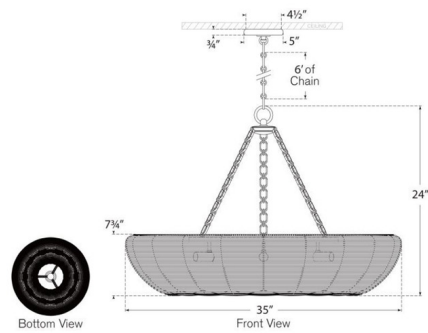

### Specifications

COLOR	Natural Wicker
BODY FINISH	Hand-Rubbed Antique Brass
WATTAGE	39W
DIMMER	Standard 120V
DIMENSIONS	35"W x 24"H
BULB NOT INCLUDED	6 x B10/Candelabra (E12)/6.5W/120V LED
COUNTRY OF ORIGIN	Philippines

### Technical Information

PRODUCT DIMENSIONS . . . . . Adjustable Chain Length: 72"

CLICK TO VIEW PRODUCT

Notes: