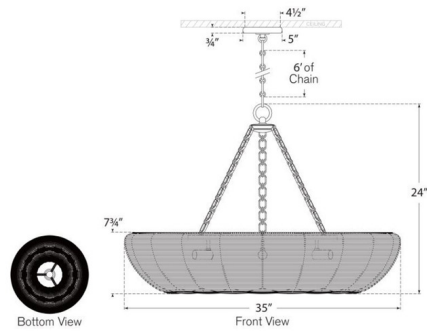

Shown in hand-rubbed antique brass / natural wicker

Specifications

COLOR	Natural Wicker
BODY FINISH	Hand-Rubbed Antique Brass
WATTAGE	39W
DIMMER	Standard 120V
DIMENSIONS	35"W x 24"H
BULB NOT INCLUDED	6 x B10/Candelabra (E12)/6.5W/120V LED
COUNTRY OF ORIGIN	Philippines

Technical Information

PRODUCT DIMENSIONS	Adjustable Chain Length: 72"
--------------------	------------------------------

CLICK TO VIEW PRODUCT

Notes: