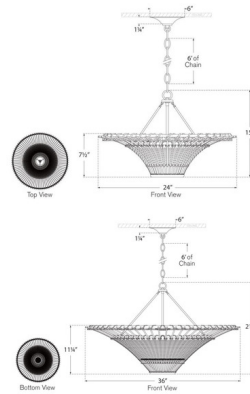

Specifications

COLOR Blonde Wicker
 BODY FINISH Hand-Rubbed Antique Brass
 WATTAGE 15W
 DIMMER Standard 120V
 DIMENSIONS 24"W x 15"H
 BULB NOT INCLUDED 1 x A19/Medium (E26)/15W/120V LED
 COUNTRY OF ORIGIN Philippines

Technical Information

PRODUCT DIMENSIONS Adjustable Chain Length: 72"

Notes:

Shown in hand-rubbed antique brass / blonde wicker

CLICK TO VIEW PRODUCT