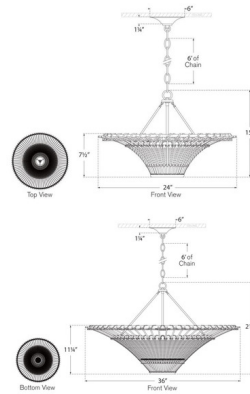

Description

The Elona Chandelier introduces a sculptural silhouette inspired by the artistry of traditional basket weaving. Its open lattice design filters light beautifully, casting soft, intricate shadows throughout the space. Suspended from slender rods and a delicate brass-link chain, the piece evokes the effortless sophistication of 1970s rattan and brass interiors, reimagined with a refined contemporary sensibility. Note: Rattan is a natural material, variations in color and tones make each piece unique.

Shown in hand-rubbed antique brass / natural wicker

Specifications

COLOR	Natural Wicker
BODY FINISH	Hand-Rubbed Antique Brass
WATTAGE	15W
DIMMER	Standard 120V
DIMENSIONS	36"W x 21.25"H
BULB NOT INCLUDED	1 x A19/Medium (E26)/15W/120V LED
COUNTRY OF ORIGIN	Philippines