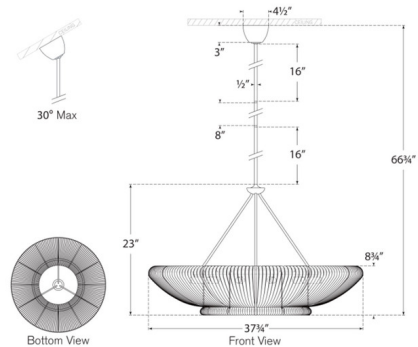

Description

The Claude Chandelier draws inspiration from iconic midcentury Italian lighting design. Expertly crafted in Italy using traditional Murano glass techniques, each hand formed piece features a softly ribbed texture elegantly arranged along a brass frame to form a graceful, curved silhouette. The graniglia inner glass, infused with delicate glass chips, softly diffuses the light, casting a warm and luminous glow throughout your space. Sloped ceiling to 30 degrees maximum. Note: Custom Overall Heights are available. For quotes, please contact our sales team.

Shown in hand-rubbed antique brass / gold graniglia glass

Specifications

COLOR	Gold Graniglia Glass
BODY FINISH	Hand-Rubbed Antique Brass
WATTAGE	66W
DIMMER	Standard 120V
DIMENSIONS	37.75"W x 23"H
BULB NOT INCLUDED	12 x B10/Candelabra (E12)/5.5W/120V LED
COUNTRY OF ORIGIN	Viet Nam

Technical Information

PRODUCT DIMENSIONS Downrods: One 8" and Two 16" Included

CLICK TO VIEW PRODUCT

Notes: