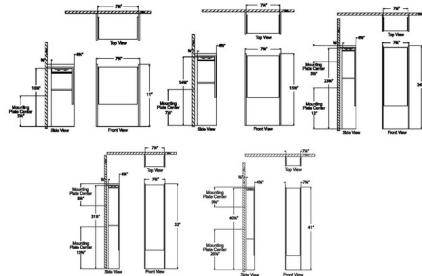

By Visual Comfort Signature

Description

The Align Shielded Outdoor Wall Light adds a sleek, architectural touch to your exterior space. Its rectangular box design conceals the light source while casting warm, downward shadows that enhance the ambiance of your area.

Shown in plaster white

Specifications

COLOR	N/A
BODY FINISH	Plaster White
WATTAGE	12W
DIMMER	Low Voltage Electronic
DIMENSIONS	7.75"W x 11"H x 4.75"D
INTEGRATED LED MODULE	1 x LED/12W/120V LED
COUNTRY OF ORIGIN	China