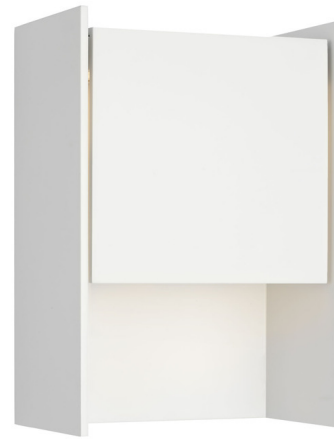

Lightology

lightology.com
866-954-4489
05-18-26

Project: _____

Company: _____

Location: _____ Fixture Type: _____

SPEC #: **VCG1567567**

Approved On: _____ Approved By: _____

Align Shielded Outdoor Wall Light

By Visual Comfort Signature

Description

The Align Shielded Outdoor Wall Light adds a sleek, architectural touch to your exterior space. Its rectangular box design conceals the light source while casting warm, downward shadows that enhance the ambiance of your area.

Shown in plaster white

Specifications

COLOR	N/A
BODY FINISH	Plaster White
WATTAGE	12W
DIMMER	Low Voltage Electronic
DIMENSIONS	7.75"W x 11"H x 4.75"D
INTEGRATED LED MODULE	1 x LED/12W/120V LED
COUNTRY OF ORIGIN	China