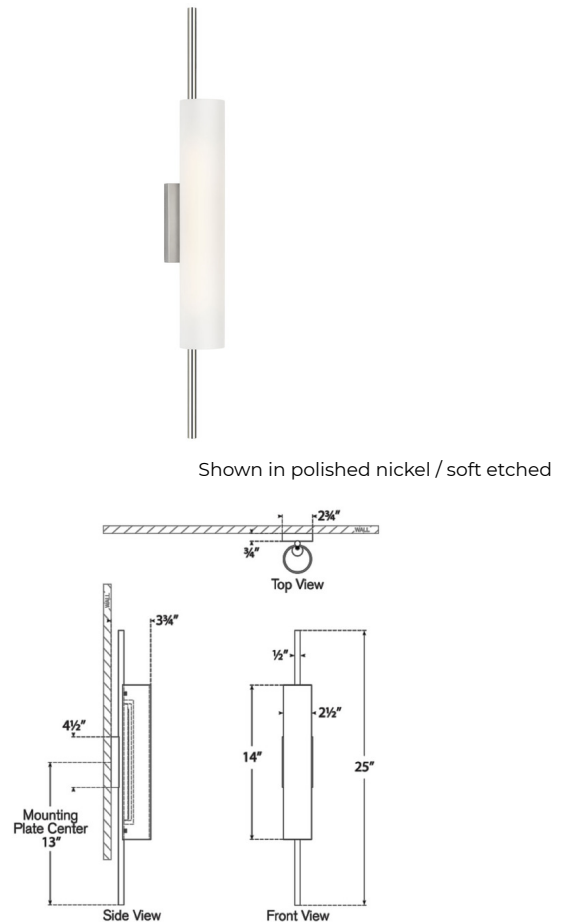

Lightology

lightology.com
866-954-4489
05-18-26

Project: _____
Company: _____
Location: _____ Fixture Type: _____
SPEC #: **VCG1567582**
Approved On: _____ Approved By: _____

Windchime Wall Sconce

By Visual Comfort Signature

Description

The Windchime Wall Sconce brings a refined, minimalist touch to your interior space. Its slender frame supports etched tubular glass, softly diffusing light to create warm, ambient shadows throughout your room. Note: Fixture does not cover a standard US junction box and requires a 2 x 4 inch junction box.

Specifications

COLOR	Soft Etched
BODY FINISH	Polished Nickel
WATTAGE	10W
DIMMER	Low Voltage Electronic
DIMENSIONS	2.5"W x 25"H x 3.75"D
INTEGRATED LED MODULE	1 x LED/10W/120V LED
COUNTRY OF ORIGIN	China

Technical Information

LAMP COLOR	2700K
LUMENS/WATT	140.00
LUMINOUS FLUX	1400 lumens

CLICK TO VIEW PRODUCT

Notes: