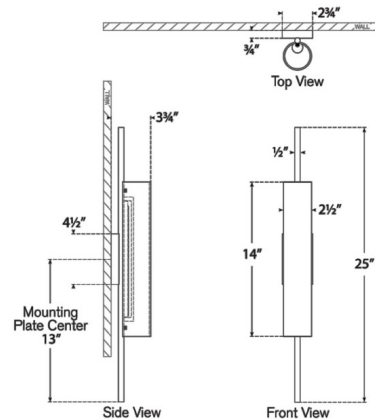

Lightology

lightology.com
866-954-4489
07-04-26

Project: _____

Company: _____

Location: _____ Fixture Type: _____

SPEC #: **VCG1567582**

Approved On: _____ Approved By: _____

Windchime Wall Sconce

By Visual Comfort Signature

Description

The Windchime Wall Sconce brings a refined, minimalist touch to your interior space. Its slender frame supports etched tubular glass, softly diffusing light to create warm, ambient shadows throughout your room. Note: Fixture does not cover a standard US junction box and requires a 2 x 4 inch junction box.

Specifications

COLOR . . . . . Soft Etched
BODY FINISH . . . . . Polished Nickel
WATTAGE 10W
DIMMER . . . . . Low Voltage Electronic
DIMENSIONS . . . . . 2.5"W x 25"H x 3.75"D
INTEGRATED LED MODULE . . . . . 1 x LED/10W/120V LED
COUNTRY OF ORIGIN . . . . . China

Technical Information

LAMP COLOR 2700K
LUMENS/WATT 140.00
LUMINOUS FLUX . . . . . 1400 lumens

CLICK TO VIEW PRODUCT

Notes: